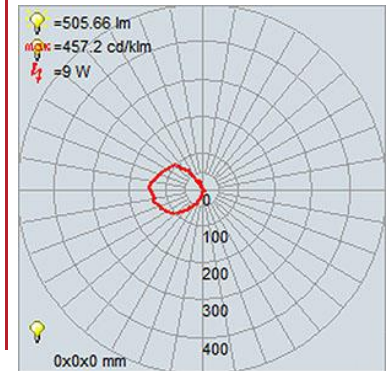

IES FILE

In addition to Access Lighting's purchase and warranty terms and conditions, by signing below or placing an order, you agree that you are authorized to bind the entity placing any order and acknowledge the following: All of sizes and measurements are approximate and all images are for illustrative purposes only. In the event of an inconsistency, the "Product Measurements" section controls. There also may be slight differences in the colors and designs compared to the displayed and printed images.

Signature: _____

Print Name _____ Date: _____

Toll Free 800-828-5483 www.AccessLighting.com

14410 Myford Road, Irvine, CA 92606

The information is subject to change without notice. 11/8/2022 63146LEDD-BS_SDG.pdf