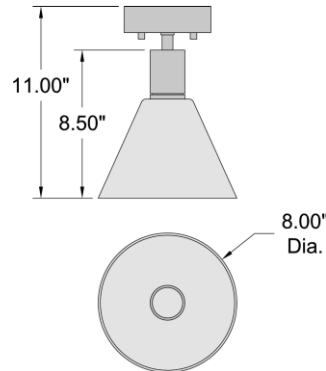

FIXTURE	BACKPLATE / CANOPY
Length:	Length
Width:	Width:
Diameter 8"	Diameter: 4.5"
Height: 11"	Height: 1"
Extension:	
Overall Height:	

TECHNICAL SPECIFICATIONS

SPECIFICATIONS

Frame Material: Steel
Diffuser Material: Glass
Lamping Type: SSL (Dedicated LED) Jbox: Standard
Lamping Base: SSL Lamp Wattage: 9 W
Lamp Quantity: 1 Total Wattage: 9 W
Voltage: 120v Lamps Included: Yes

IES FILE

In addition to Access Lighting's purchase and warranty terms and conditions, by signing below or placing an order, you agree that you are authorized to bind the entity placing any order and acknowledge the following: All of sizes and measurements are approximate and all images are for illustrative purposes only. In the event of an inconsistency, the "Product Measurements" section controls. There also may be slight differences in the colors and designs compared to the displayed and printed images.